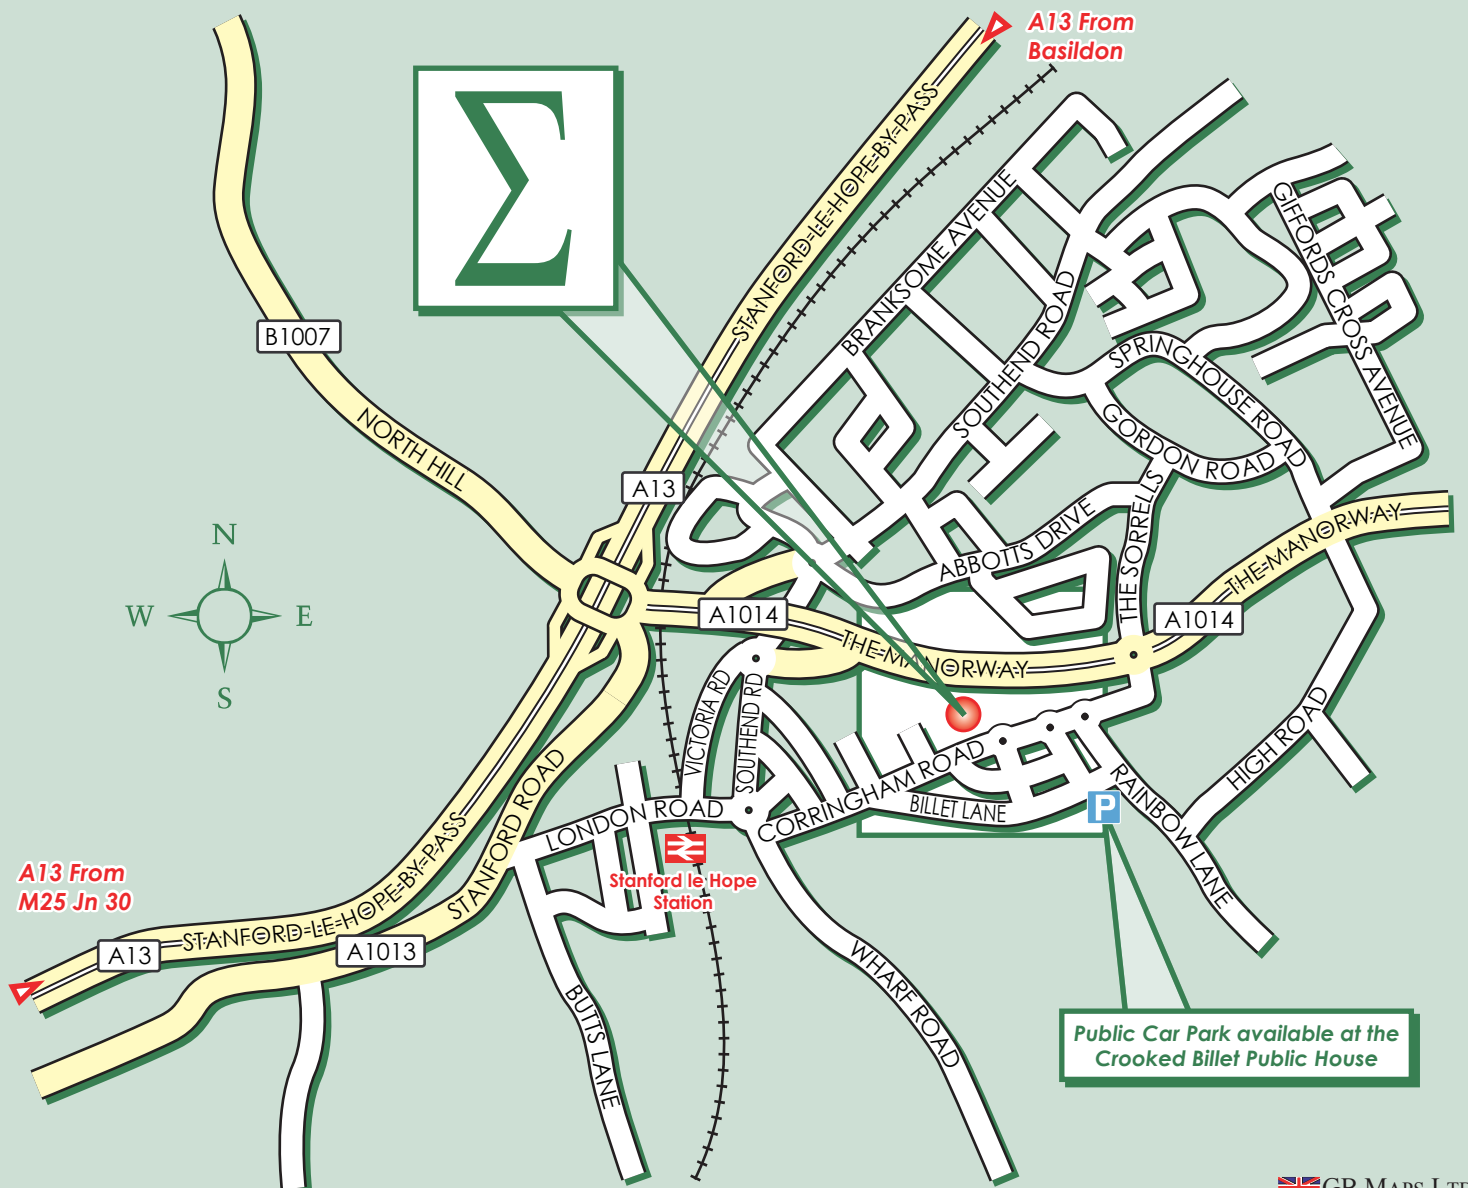

Online: www.sigmastudies.co.uk

From the M25 Jct. 30:

Exit the M25 at Jct. 30 and join the A13 towards Grays and Basildon. After 6 ¾ miles keep left onto the exit ramp and at the roundabout take the second exit onto the A1014 (The Manorway). At the next roundabout take the third exit onto Corringham Road. Go straight over the 3 mini roundabouts and take the third right immediately after the second bollard. Sigma House is at the end of the drive in between the house and bungalow.

From Basildon:

Leave Basildon on the A13, at the junction for Stanford le Hope keep left onto the ramp. At the roundabout take the first exit onto the A1014 (The Manorway). At the next roundabout take the third exit onto Corringham Road. Go straight over the 3 mini roundabouts and take the third right immediately after the second bollard. Sigma House is at the end of the drive in between the house and bungalow.

By Rail:

Stanford le Hope Station is ½ a mile away. For train times telephone 08457 48 49 50.

Parking:

Parking is available at the Crooked Billet public house which is a short walk from Sigma House.

Public Car Park available at the Crooked Billet Public House