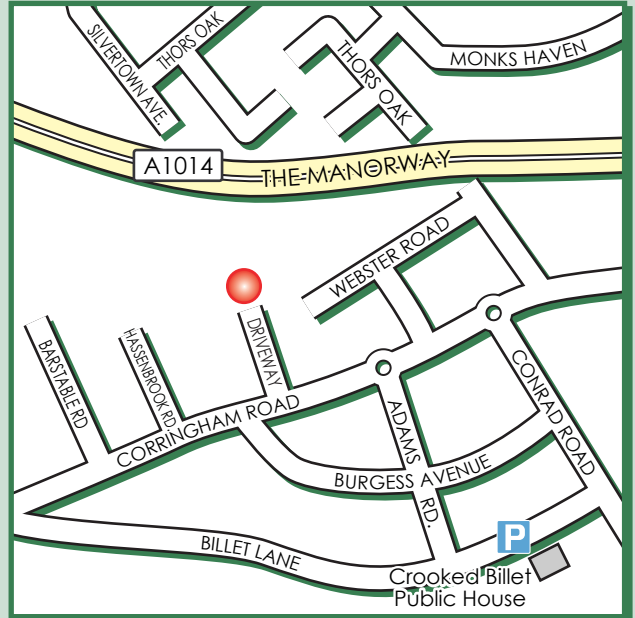

Online: www.sigmastudies.co.uk

From the M25 Jct. 30:

Exit the M25 at Jct. 30 and join the A13 towards Grays and Basildon. After 6 ¾ miles keep left onto the exit ramp and at the roundabout take the second exit onto the A1014 (The Manorway). At the next roundabout take the third exit onto Corringham Road. Go straight over the 3 mini roundabouts and take the third right immediately after the second bollard. Sigma House is at the end of the drive in between the house and bungalow.

From Basildon:

Leave Basildon on the A13, at the junction for Stanford le Hope keep left onto the ramp. At the roundabout take the first exit onto the A1014 (The Manorway). At the next roundabout take the third exit onto Corringham Road. Go straight over the 3 mini roundabouts and take the third right immediately after the second bollard. Sigma House is at the end of the drive in between the house and bungalow.

By Rail:

Stanford le Hope Station is ½ a mile away. For train times telephone 08457 48 49 50.

Parking:

Parking is available at the Crooked Billet public house which is a short walk from Sigma House.

Public Car Park available at the Crooked Billet Public House